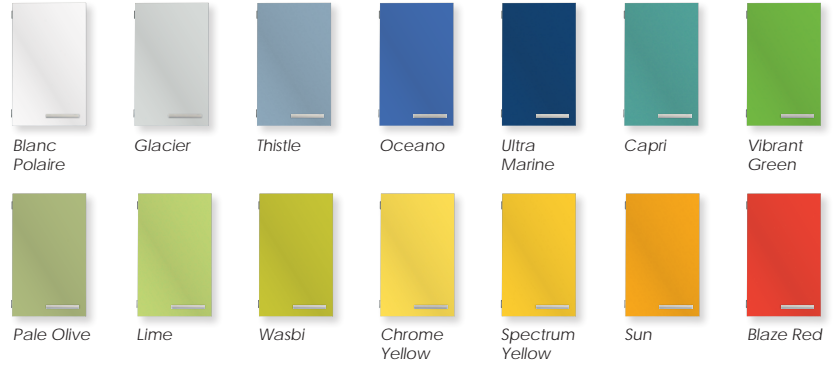

Laminate colors

Fronts

Materials

- Laminate
- Compact laminate
- Corian

Laminate colors

Cabinets

Low base cabinets USL

Heigh base cabinets USH