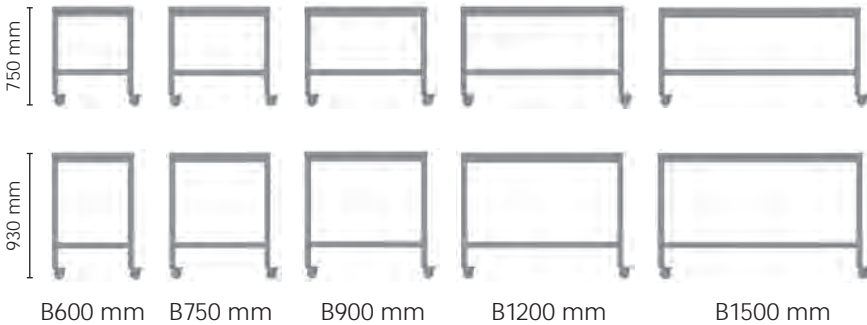

MOBILE BENCHES AND CARTS

LABMODUL MOBILE BENCHES AND CARTS

 Mobility

 Storage

 Flexibility

Tray carts, depth 650 mm

Mobile benches and tray carts

In modern facilities, mobile devices can be used for safe handling. Lab module offers robust mobile tables in a wide range of applications for all purposes. Ideal for the flexible laboratory.

Mobile benches, depth 650 mm

90

labmodu

Mobile benches for any purpose

The frame is supplied in powder coated steel color RAL9016 and is available with or without shelves or for under benches shelves.

The mobile benches are available in 2 standard heights or with electric height control. Height adjustment can also be supplied with battery back-up so that the benefits of the lifting function can be used anywhere without being connected to power.

The mobile table can also be delivered in stainless steel ASI316.

Mobile bench made of brushed stainless steel ASI316, with built-in electrical height control for GMO laboratories.

Low mobile benches, 2 wheels with brake (incl. Table top):

B600 x D650 x H 750 mm
 B750 x D650 x H 750 mm
 B900 x D650 x H 750 mm
 B1200 x D650 x H 750 mm
 B1500 x D650 x H 750 mm

High mobile benches, 2 wheels with brake (incl. Table top):

B600 x D650 x H 930 mm
 B750 x D650 x H 930 mm
 B900 x D650 x H 930 mm
 B1200 x D650 x H 930 mm
 B1500 x D650 x H 930 mm