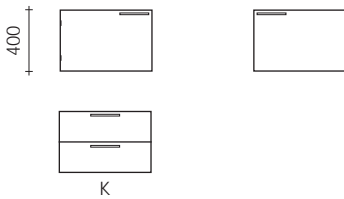

Tray carts

Tray carts for 40/60 trays and baskets completes the logistics system.

Trays and baskets fit directly into cabinets and storage shelves for easy and safe handling.

The tray carts are offered in dimension: D650 x W350 or W450 x H820 mm with 4 supports

D650 x W350 or W450 x H1100 mm with 6 supports

Tower carts D650 x W450 x H1510 mm with 10 supports

Double tower carts D650 x W880 x H1510 mm with 10 supports

Mobile benches

Countertops

Material options

- Laminate
- Compact laminate
- Stainless steel
- Corian
- Glass

Laminate colors

Fronts

Materials

- Laminate
- Compact laminate
- Corian

Laminate colors

Cabinets

Low base cabinets USL

Heigh base cabinets USH