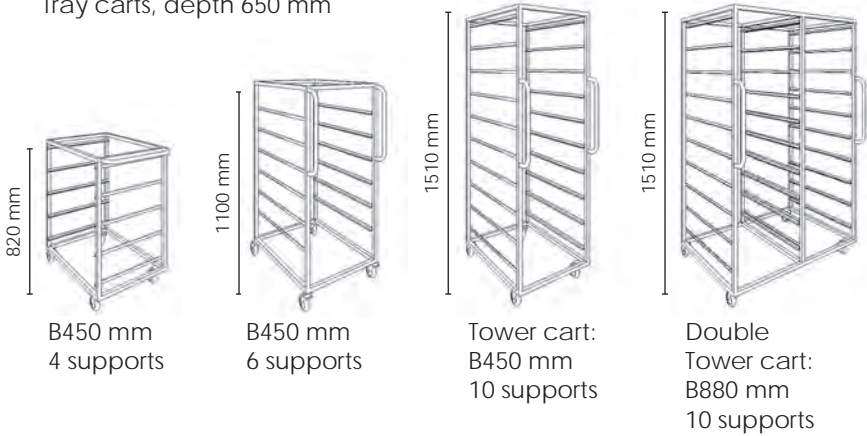

MOBILE BENCHES AND CARTS

LABMODUL MOBILE BENCHES AND CARTS

 Mobility

 Storage

 Flexibility

Tray carts, depth 650 mm

Mobile benches and tray carts

In modern facilities, mobile devices can be used for safe handling. Lab module offers robust mobile tables in a wide range of applications for all purposes. Ideal for the flexible laboratory.

Mobile benches, depth 650 mm

90

labmodu

Mobile benches for any purpose

The frame is supplied in powder coated steel color RAL9016 and is available with or without shelves or for under benches shelves.

The mobile benches are available in 2 standard heights or with electric height control. Height adjustment can also be supplied with battery back-up so that the benefits of the lifting function can be used anywhere without being connected to power.

The mobile table can also be delivered in stainless steel ASI316.

Mobile bench made of brushed stainless steel ASI316, with built-in electrical height control for GMO laboratories.

Low mobile benches, 2 wheels with brake (incl. Table top):

B600 x D650 x H 750 mm
 B750 x D650 x H 750 mm
 B900 x D650 x H 750 mm
 B1200 x D650 x H 750 mm
 B1500 x D650 x H 750 mm

High mobile benches, 2 wheels with brake (incl. Table top):

B600 x D650 x H 930 mm
 B750 x D650 x H 930 mm
 B900 x D650 x H 930 mm
 B1200 x D650 x H 930 mm
 B1500 x D650 x H 930 mm