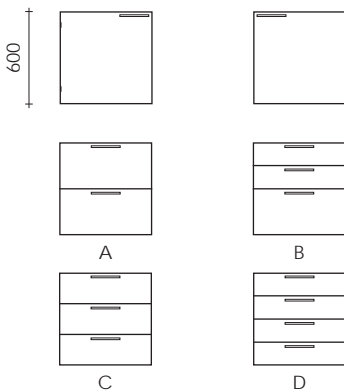

Tray carts

Tray carts for 40/60 trays and baskets completes the logistics system.

Trays and baskets fit directly into cabinets and storage shelves for easy and safe handling.

The tray carts are offered in dimension: D650 x W350 or W450 x H820 mm with 4 supports

D650 x W350 or W450 x H1100 mm with 6 supports

Tower carts D650 x W450 x H1510 mm with 10 supports

Double tower carts D650 x W880 x H1510 mm with 10 supports

Mobile benches

Countertops

Material options

- Laminate
- Compact laminate
- Stainless steel
- Corian
- Glass

Laminate colors

Fronts

Materials

- Laminate
- Compact laminate
- Corian

Laminate colors

Cabinets

Low base cabinets USL

Heigh base cabinets USH